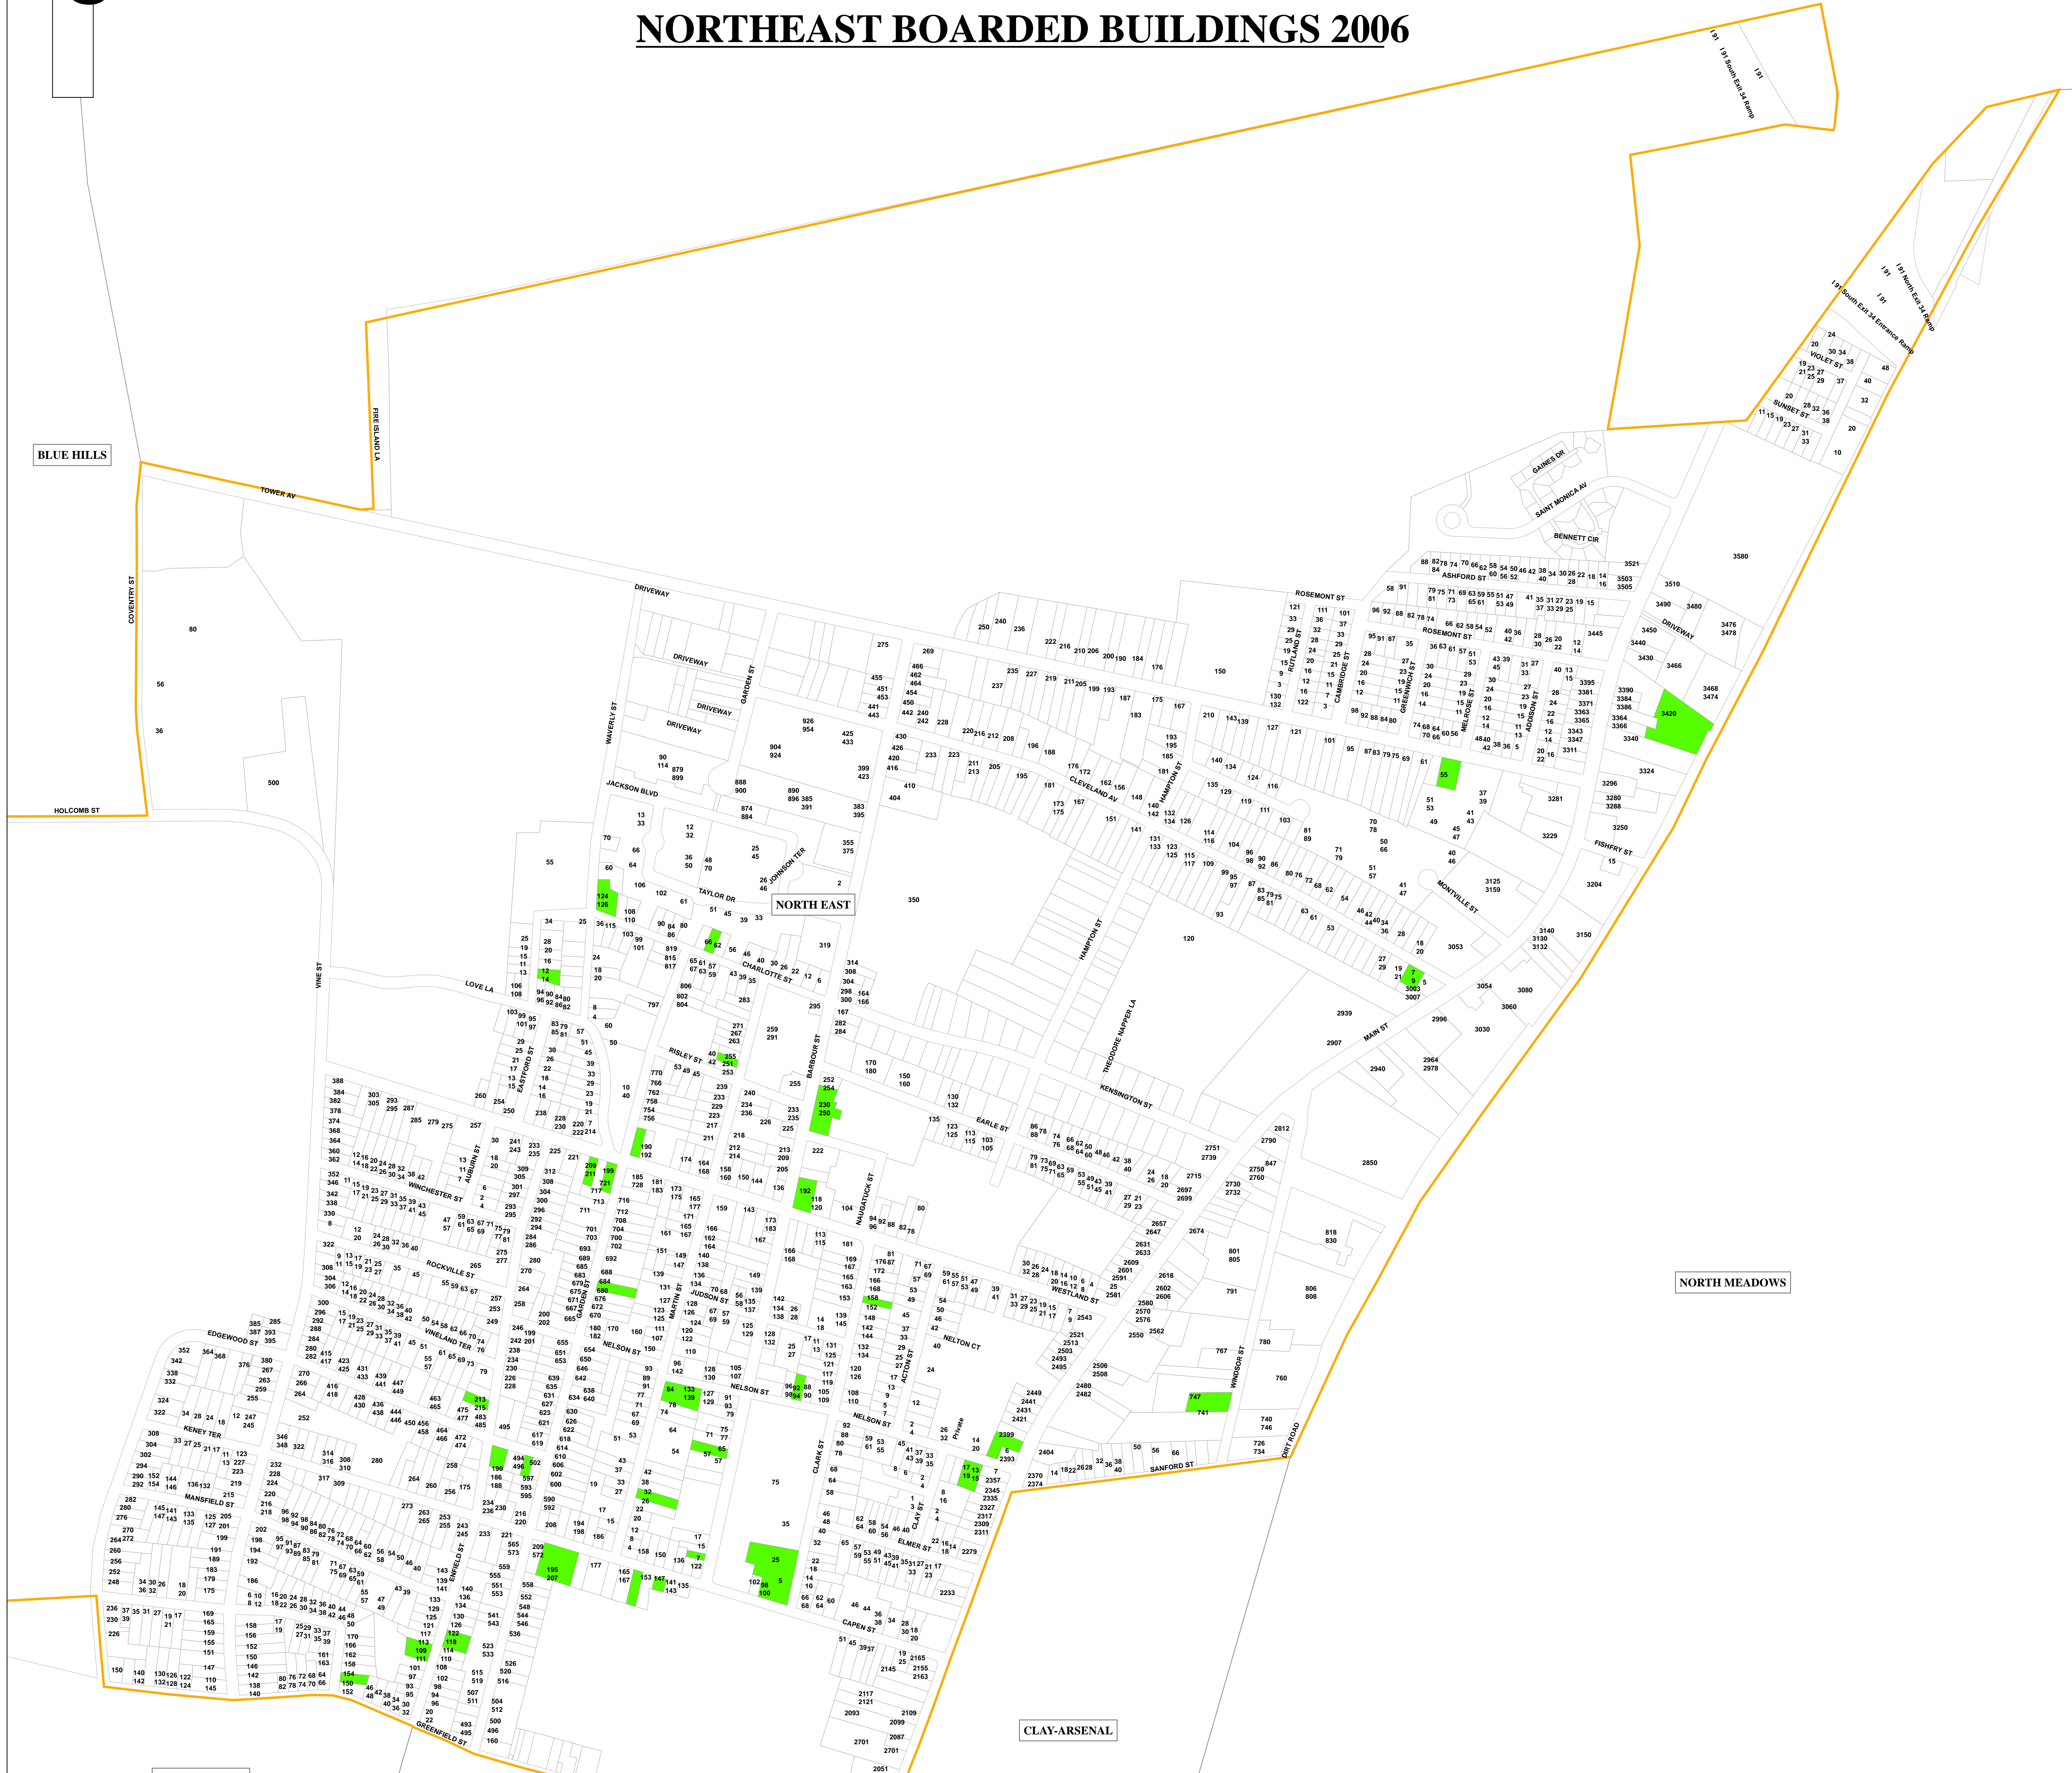

NORTHEAST BOARDED BUILDINGS 2006

BLUE HILLS

NORTH MEADOWS

CLAY-ARSENAL

UPPER ALBANY

Legend
 Northeast Boarded Buildings 2006

MAP CURRENT AS OF DECEMBER 2006

NORTHEAST
 BOARDED BUILDINGS 2006
 MAP PREPARED BY
 CITY OF HARTFORD DEVELOPMENT SERVICES
 PLANNING DIVISION DECEMBER, 2006

0 150 300 600
 Feet