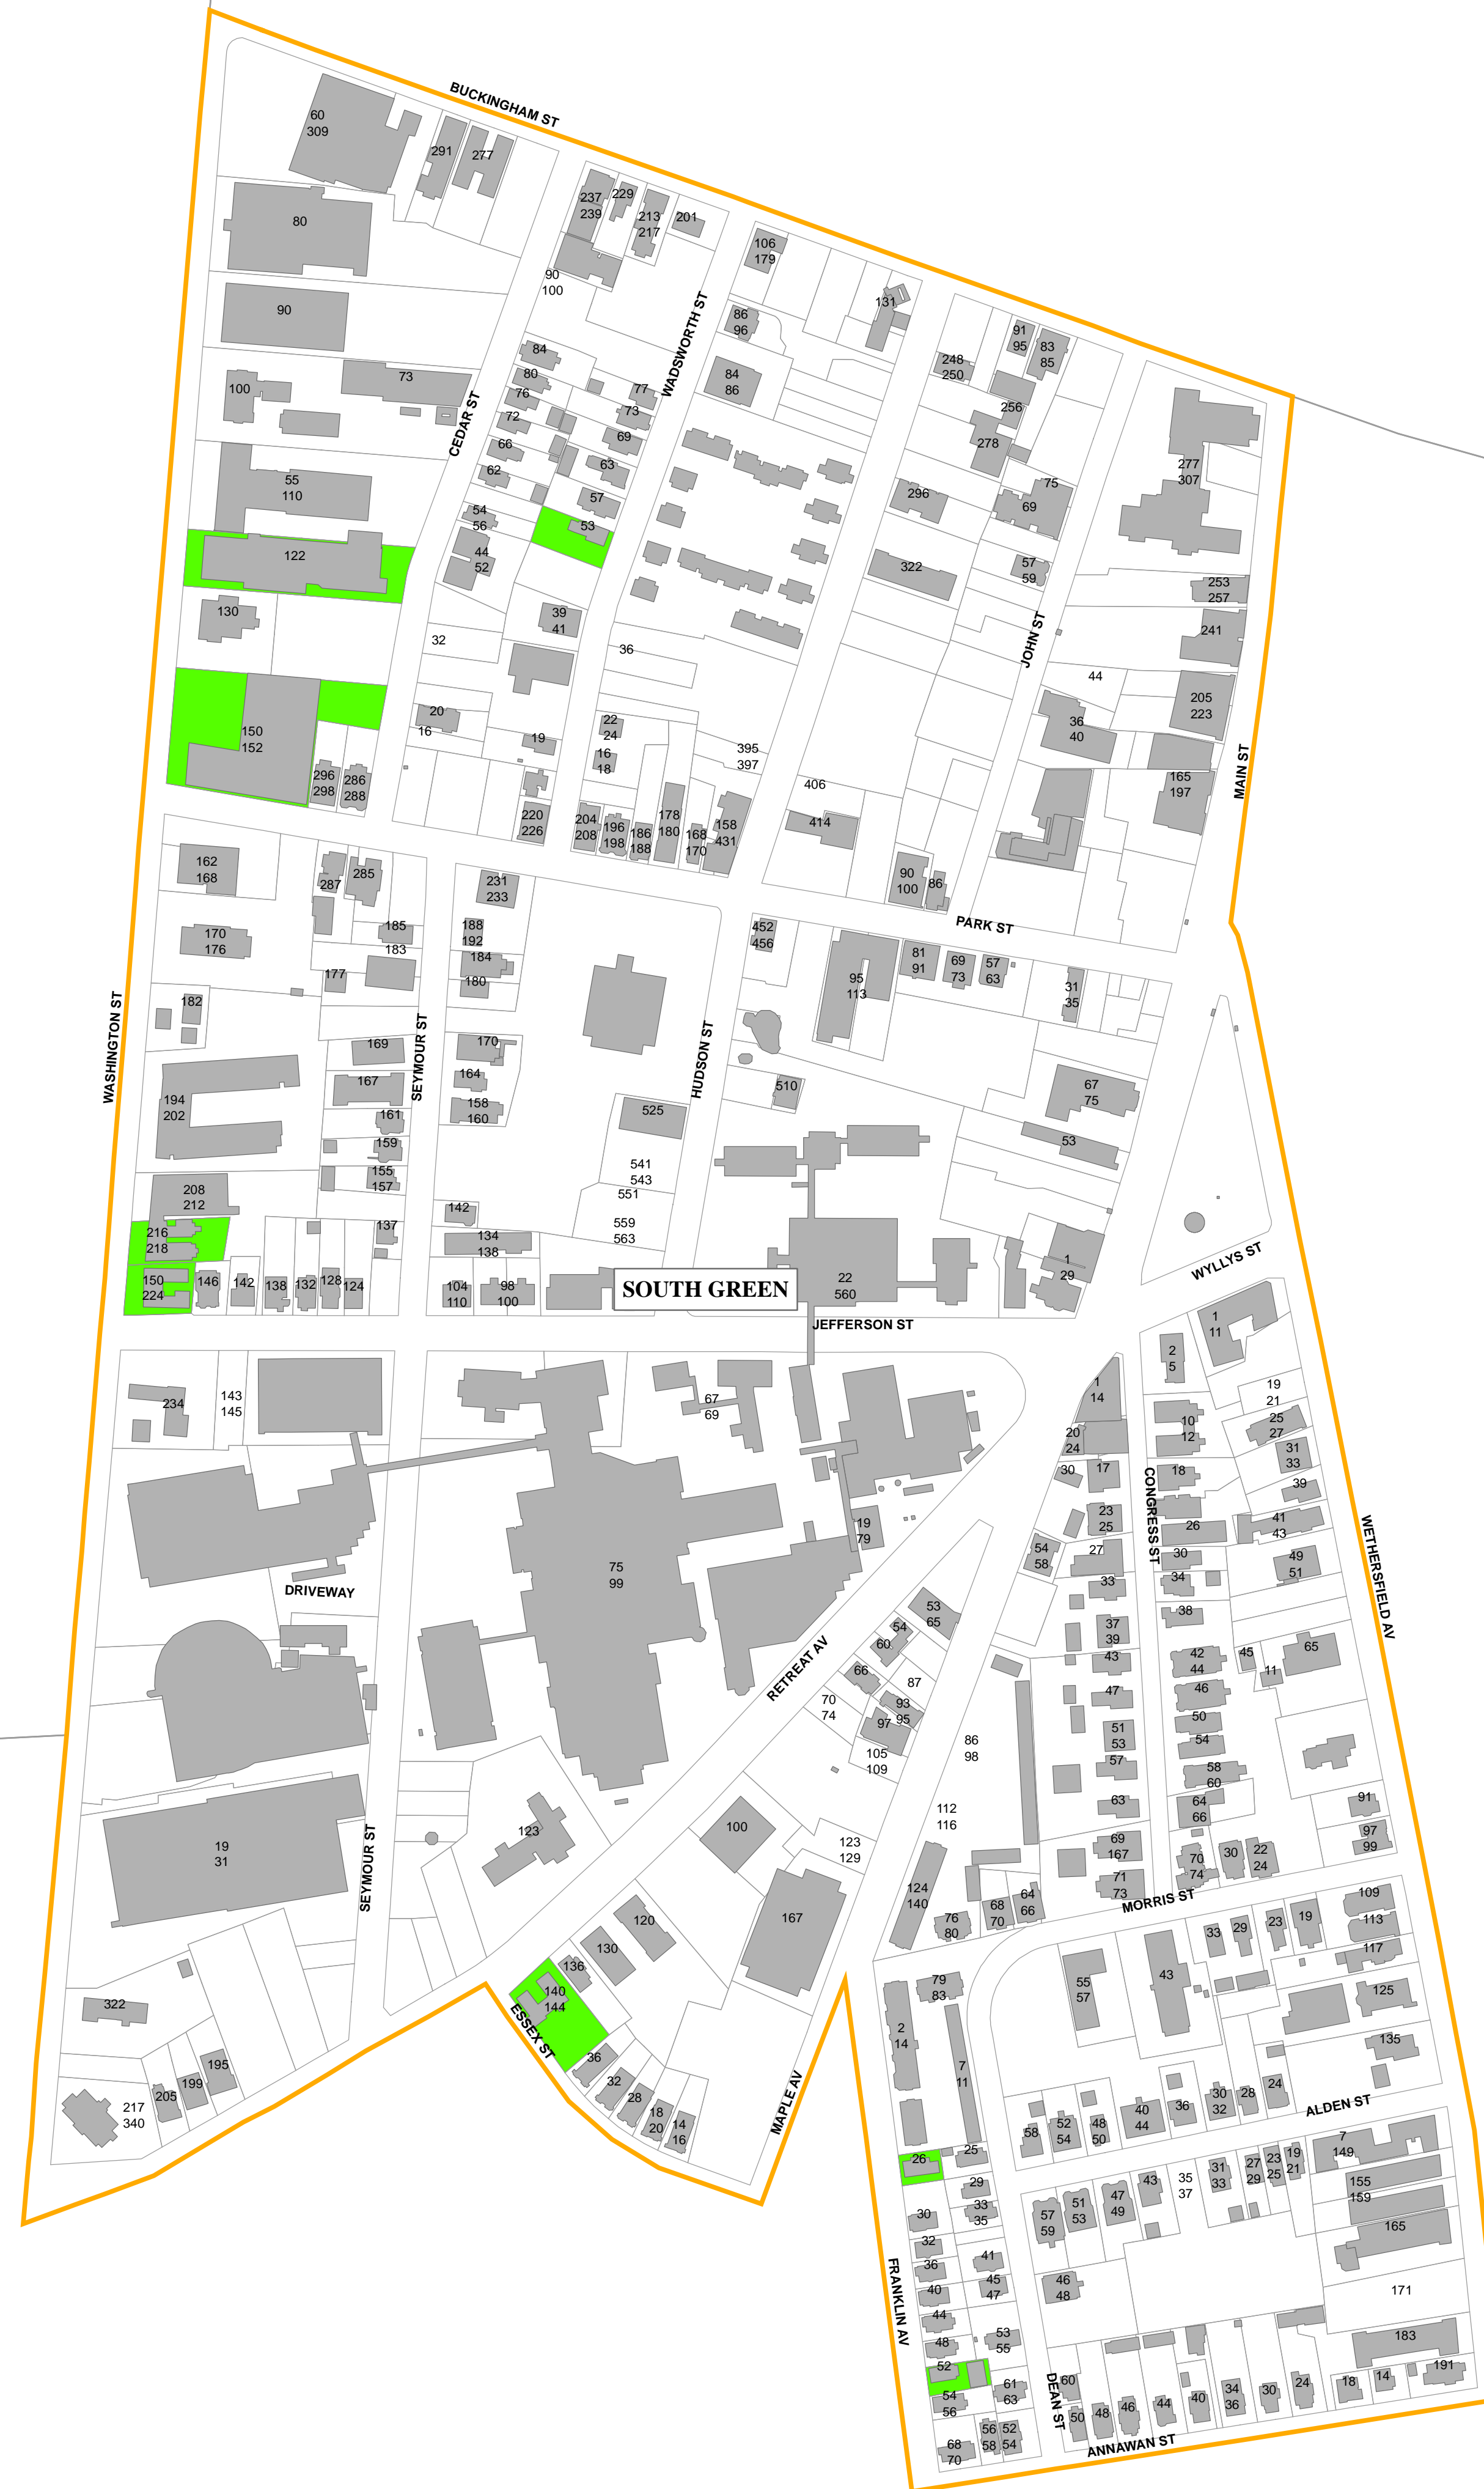

DOWNTOWN

SOUTH GREEN BOARDED BUILDINGS 2006

FROG HOLLOW

SHELDON-CHARTER OAK

BARRY SQUARE

SOUTH MEADOWS

Legend

South Green Boarded Buildings 2006

MAP CURRENT AS OF DECEMBER 2006

SOUTH GREEN
 BOARDED BUILDINGS 2006
 MAP PREPARED BY
 CITY OF HARTFORD DEVELOPMENT SERVICES
 PLANNING DIVISION DECEMBER, 2006

0 100 200 400 Feet