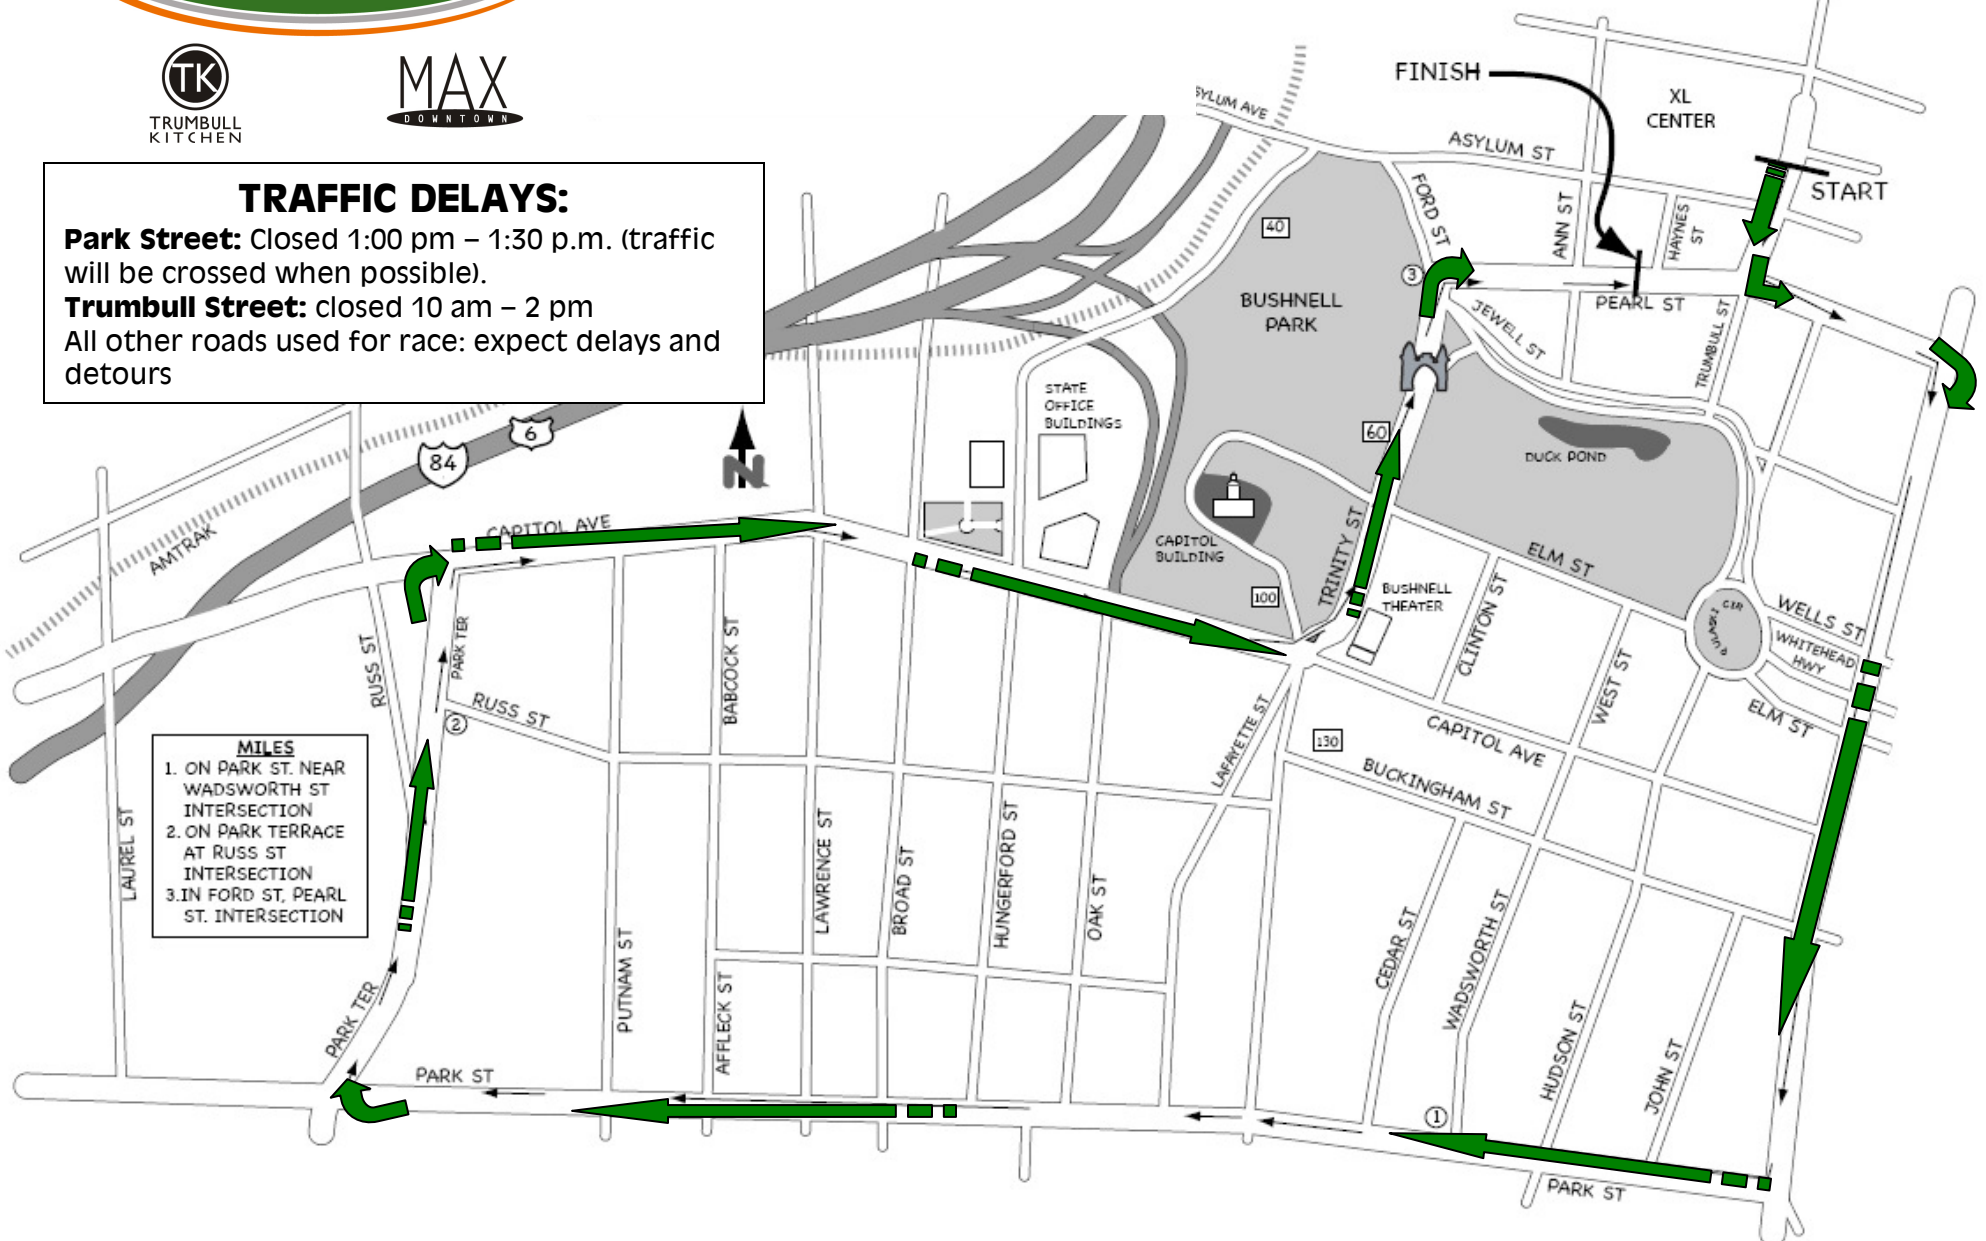

Sunday, March 14, 2010

1:00 pm Start

Start: Trumbull St., Hartford

Finish: Pearl St., Hartford

THE ROUTE
 START HEADING SOUTH ON TRUMBULL ST IN FRONT OF THE XL CENTER. TURN LEFT ONTO PEARL ST. TURN RIGHT ONTO MAIN ST. TURN RIGHT ONTO PARK ST. TURN RIGHT ONTO PARK TERRACE. TURN RIGHT ONTO CAPITOL AVE. TURN LEFT ONTO TRINITY ST.. CROSS FORD ST. TURN RIGHT ONTO PEARL ST. FINISH AT HAYNES ST.

TRAFFIC DELAYS:

Park Street: Closed 1:00 pm – 1:30 p.m. (traffic will be crossed when possible).

Trumbull Street: closed 10 am – 2 pm

All other roads used for race: expect delays and detours

- MILES**
1. ON PARK ST. NEAR WADSWORTH ST INTERSECTION
 2. ON PARK TERRACE AT RUSS ST INTERSECTION
 3. IN FORD ST, PEARL ST. INTERSECTION