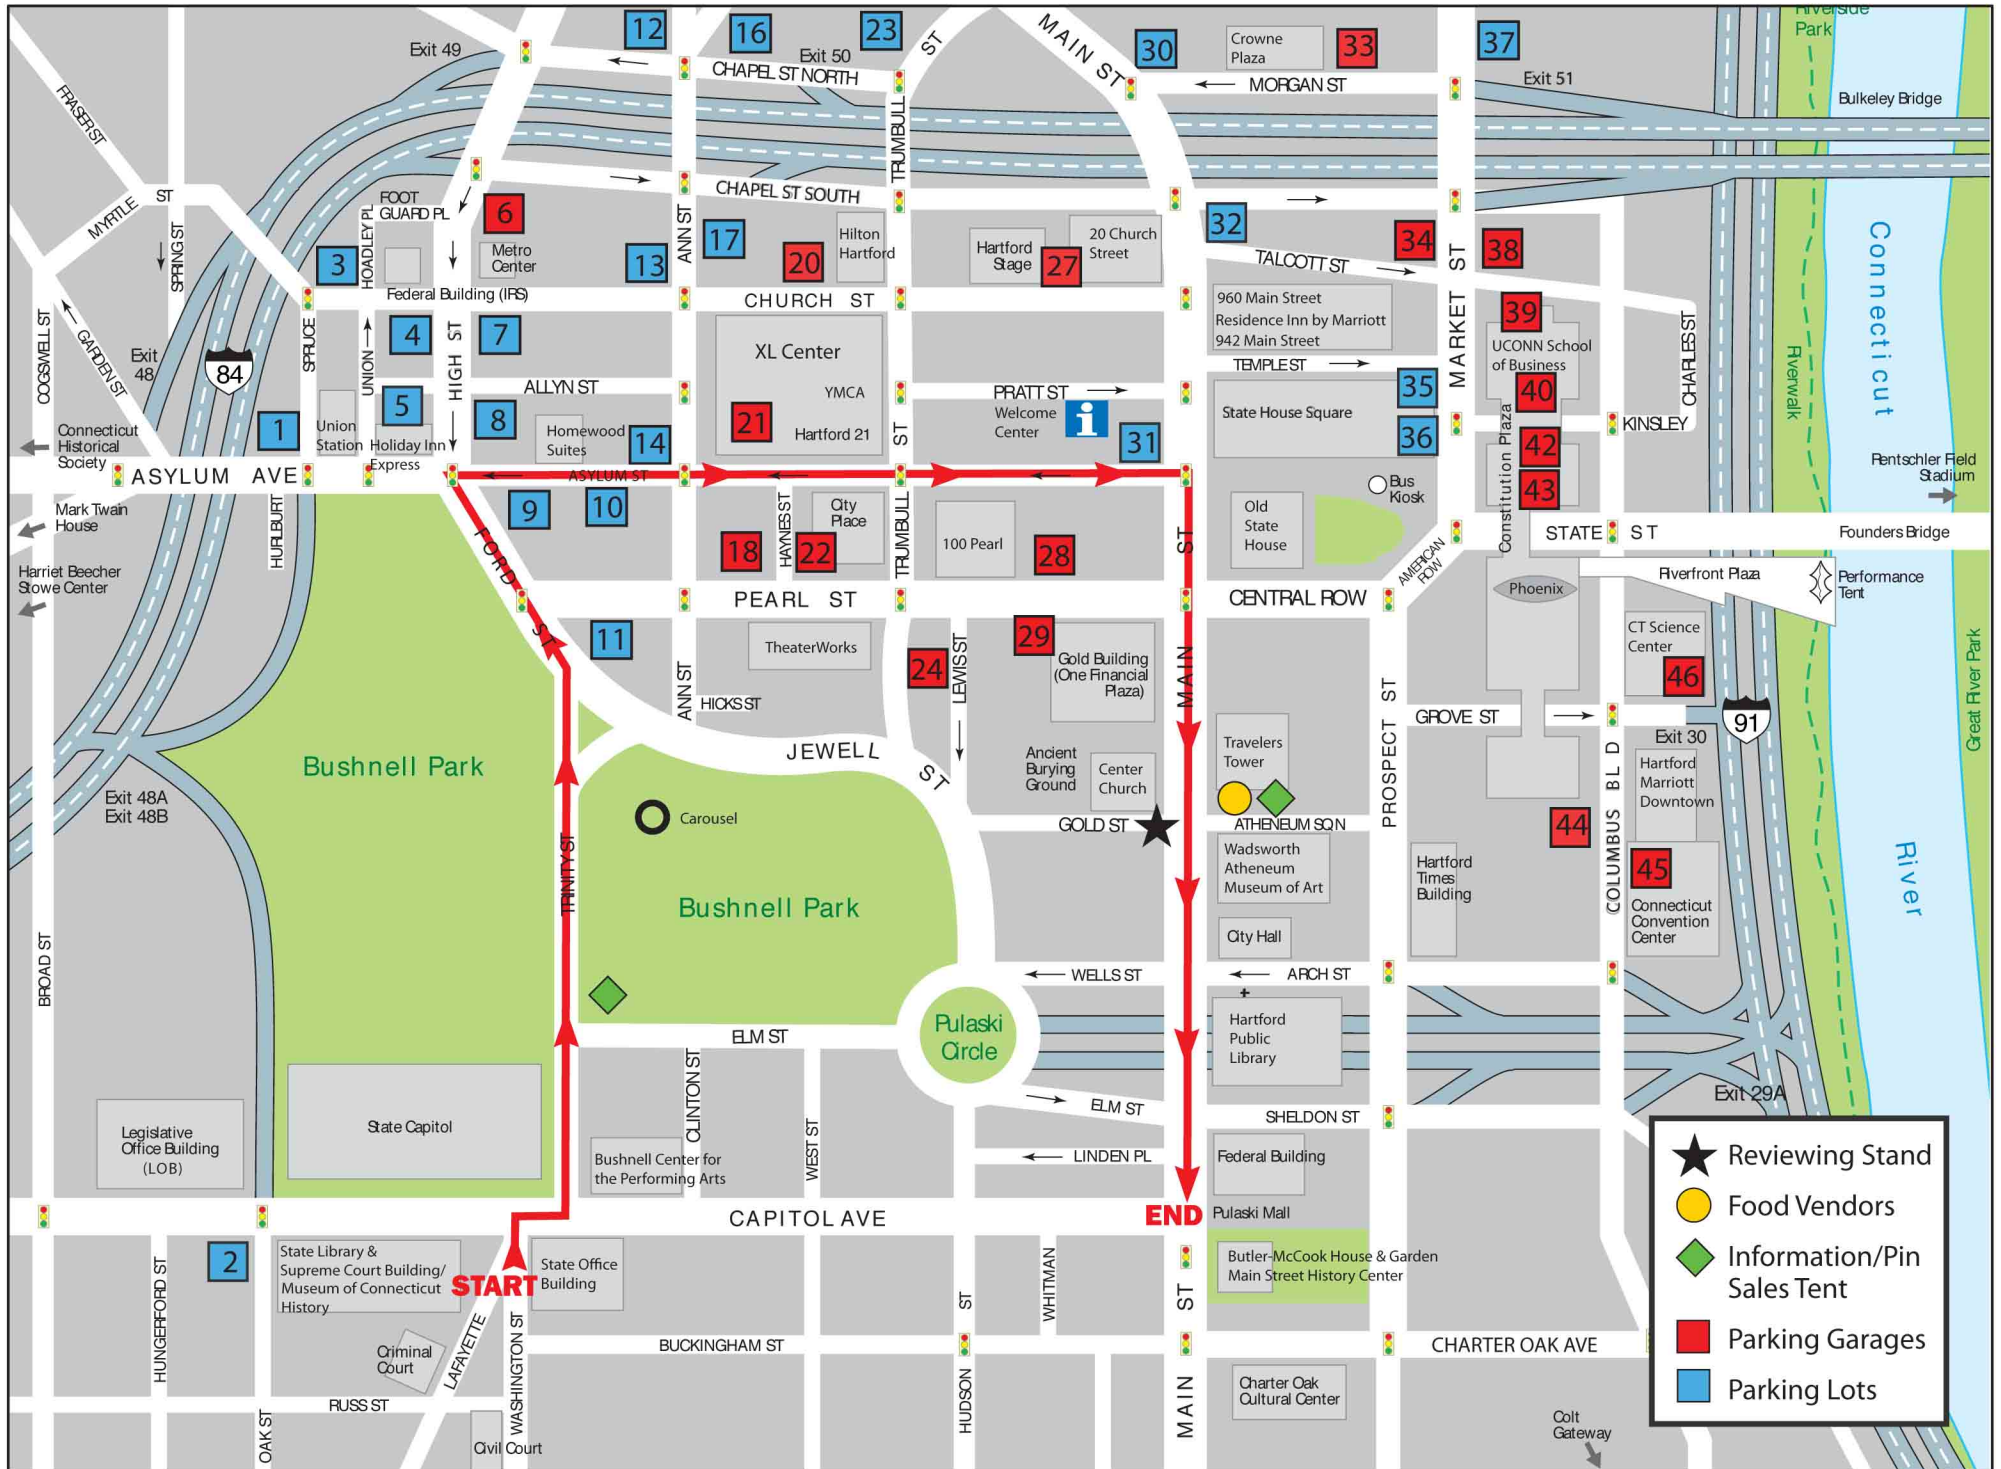

2010 CT VETERANS PARADE ROUTE MAP AND PARKING INFO

Base map provided by the Hartford Business Improvement District & Hartford.com, 2010.