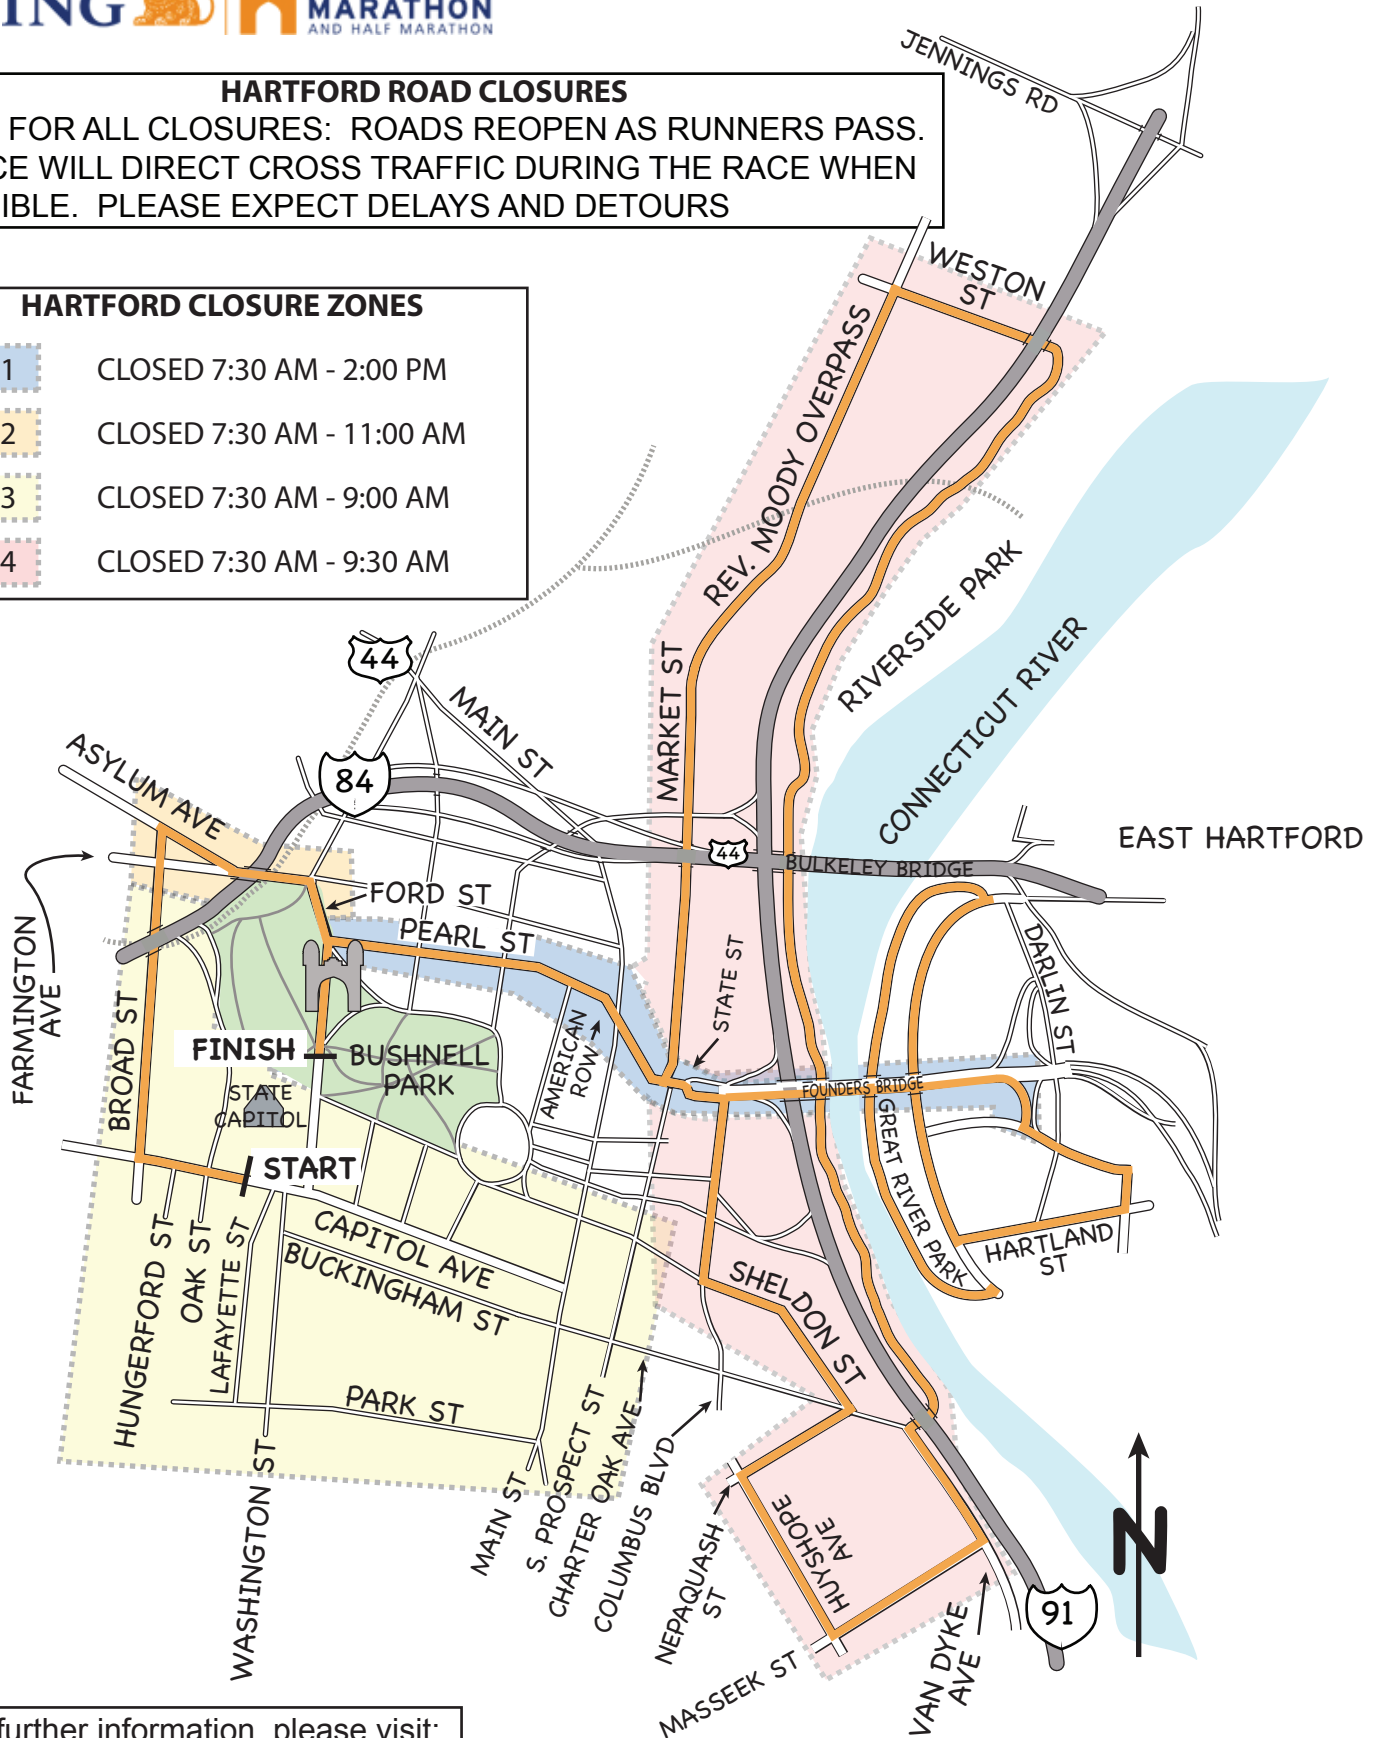

OCTOBER 9, 2010

**HARTFORD ROAD CLOSURES**

NOTE FOR ALL CLOSURES: ROADS REOPEN AS RUNNERS PASS. POLICE WILL DIRECT CROSS TRAFFIC DURING THE RACE WHEN POSSIBLE. PLEASE EXPECT DELAYS AND DETOURS

**HARTFORD CLOSURE ZONES**

ZONE 1	CLOSED 7:30 AM - 2:00 PM
ZONE 2	CLOSED 7:30 AM - 11:00 AM
ZONE 3	CLOSED 7:30 AM - 9:00 AM
ZONE 4	CLOSED 7:30 AM - 9:30 AM

For further information, please visit:  
<http://www.hartfordmarathon.com>  
 or call 860-652-8866