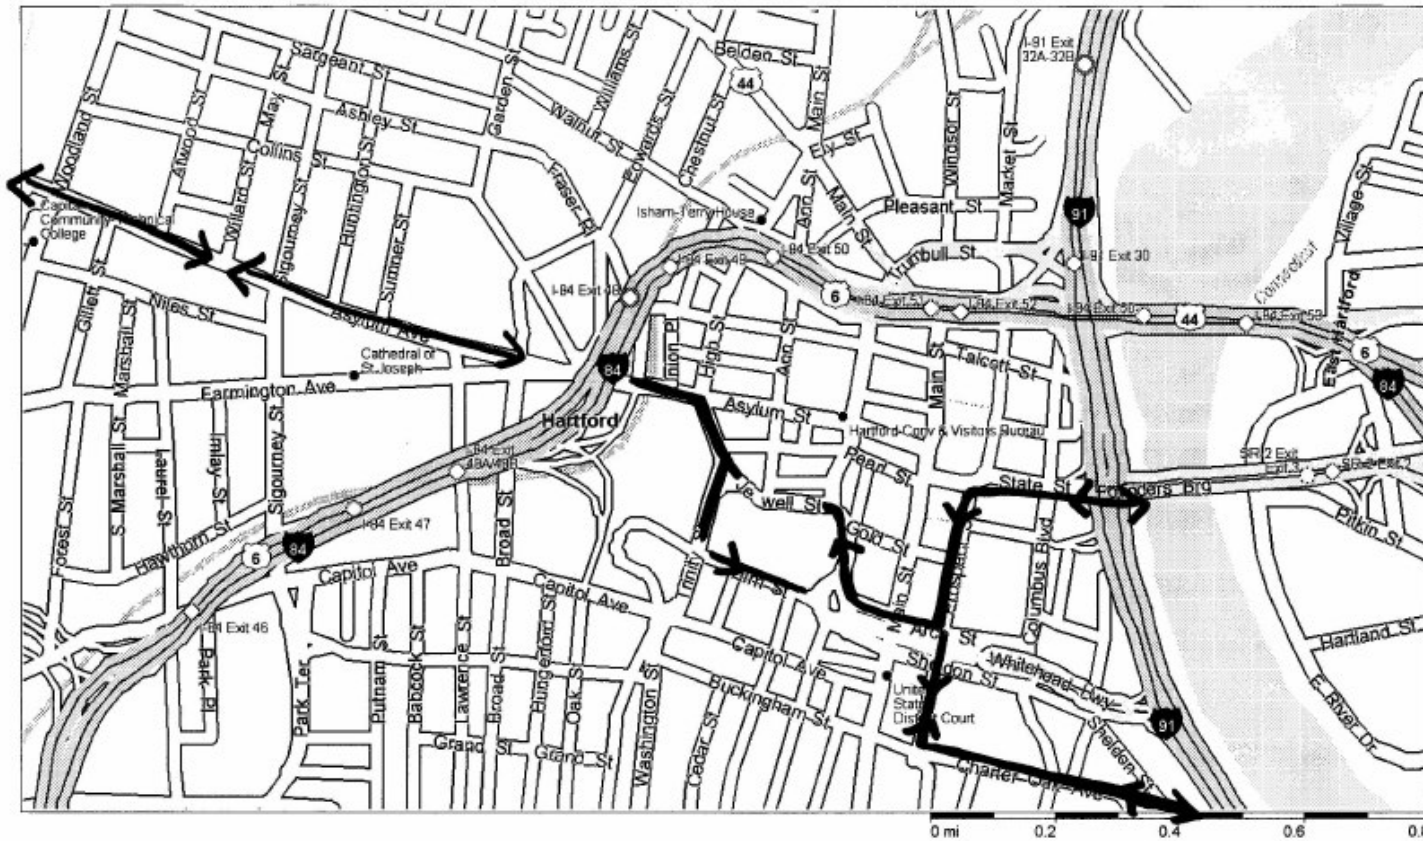

NOTICE OF TRAFFIC DELAYS OCTOBER 14, 2006

DOWNTOWN HARTFORD
Affected 7:30 A.M. – 3:00 P.M.

Some Hartford Streets will be closed or have delays to allow for the running of the United Technologies Greater Hartford Marathon

Downtown Hartford Marathon Route

- Street that will be closed in your area:**
- Asylum
 - Gold
 - Pearl
 - Trumbull
 - Main
 - Central Row
 - Wells
 - Arch
 - Columbus Blvd
 - Prospect
 - Elm
 - Trinity
- Alternate Routes:**
- North/South:**
- I-91
- East/West:**
- Albany
 - Capitol
 - Farmington