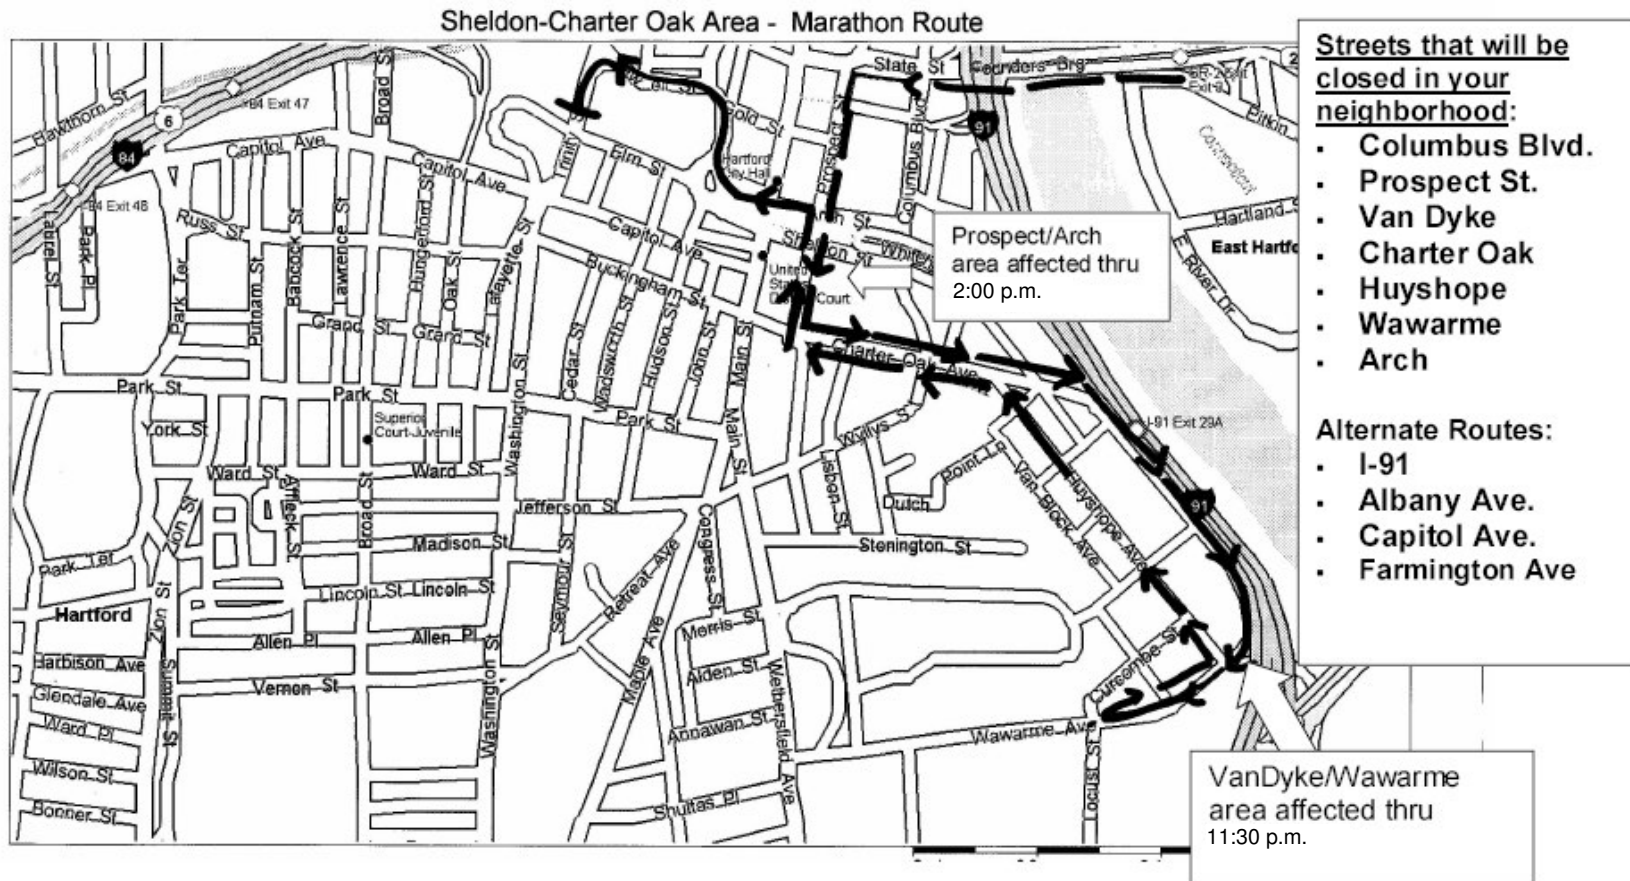

NOTICE OF TRAFFIC DELAYS OCTOBER 14, 2006

Sheldon/Charter Oak
Affected: 7:30 A.M. – 2:00 P.M.

Some Hartford Streets will be closed or have delays to allow for the running of the United Technologies Greater Hartford Marathon