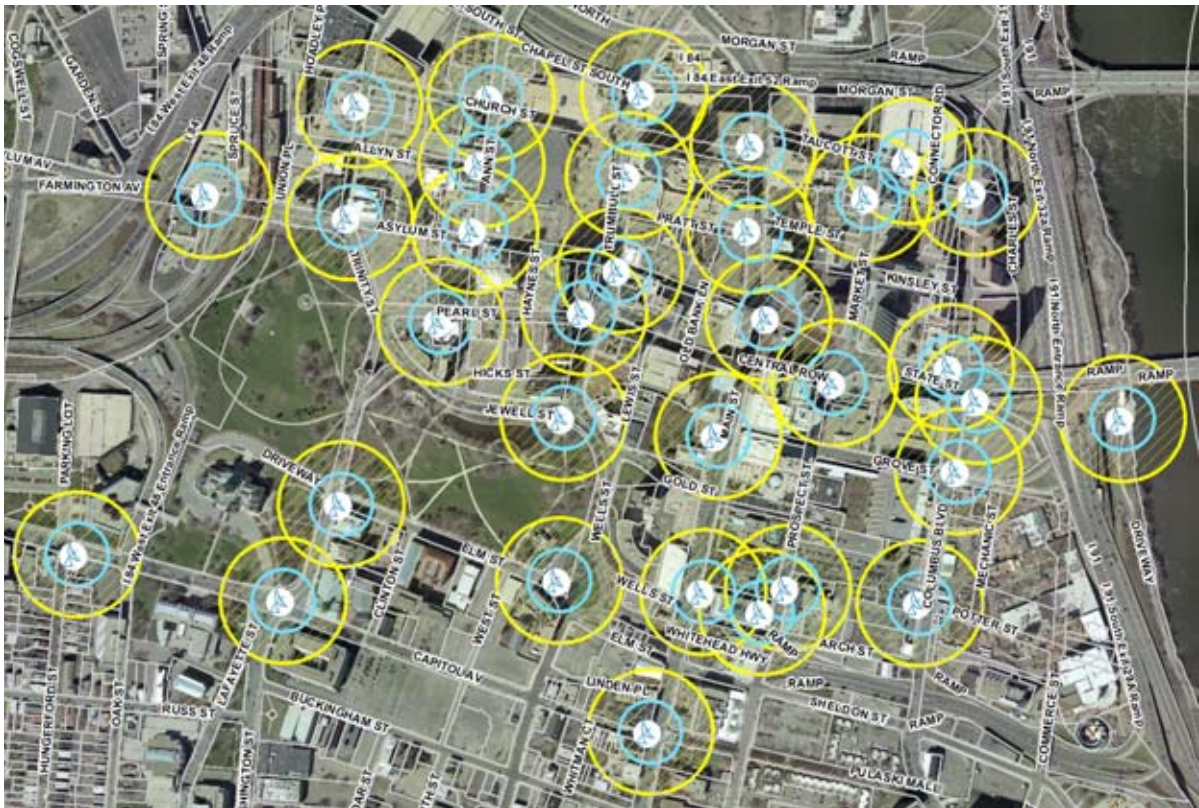

# Pilot Area Service

## Downtown

Wireless Access Points

Utility Pole

Parcel Lines

150 foot Wireless Coverage Zone

300 foot Wireless Coverage Zone. Should effectively provide in-building coverage

## Blue Hills